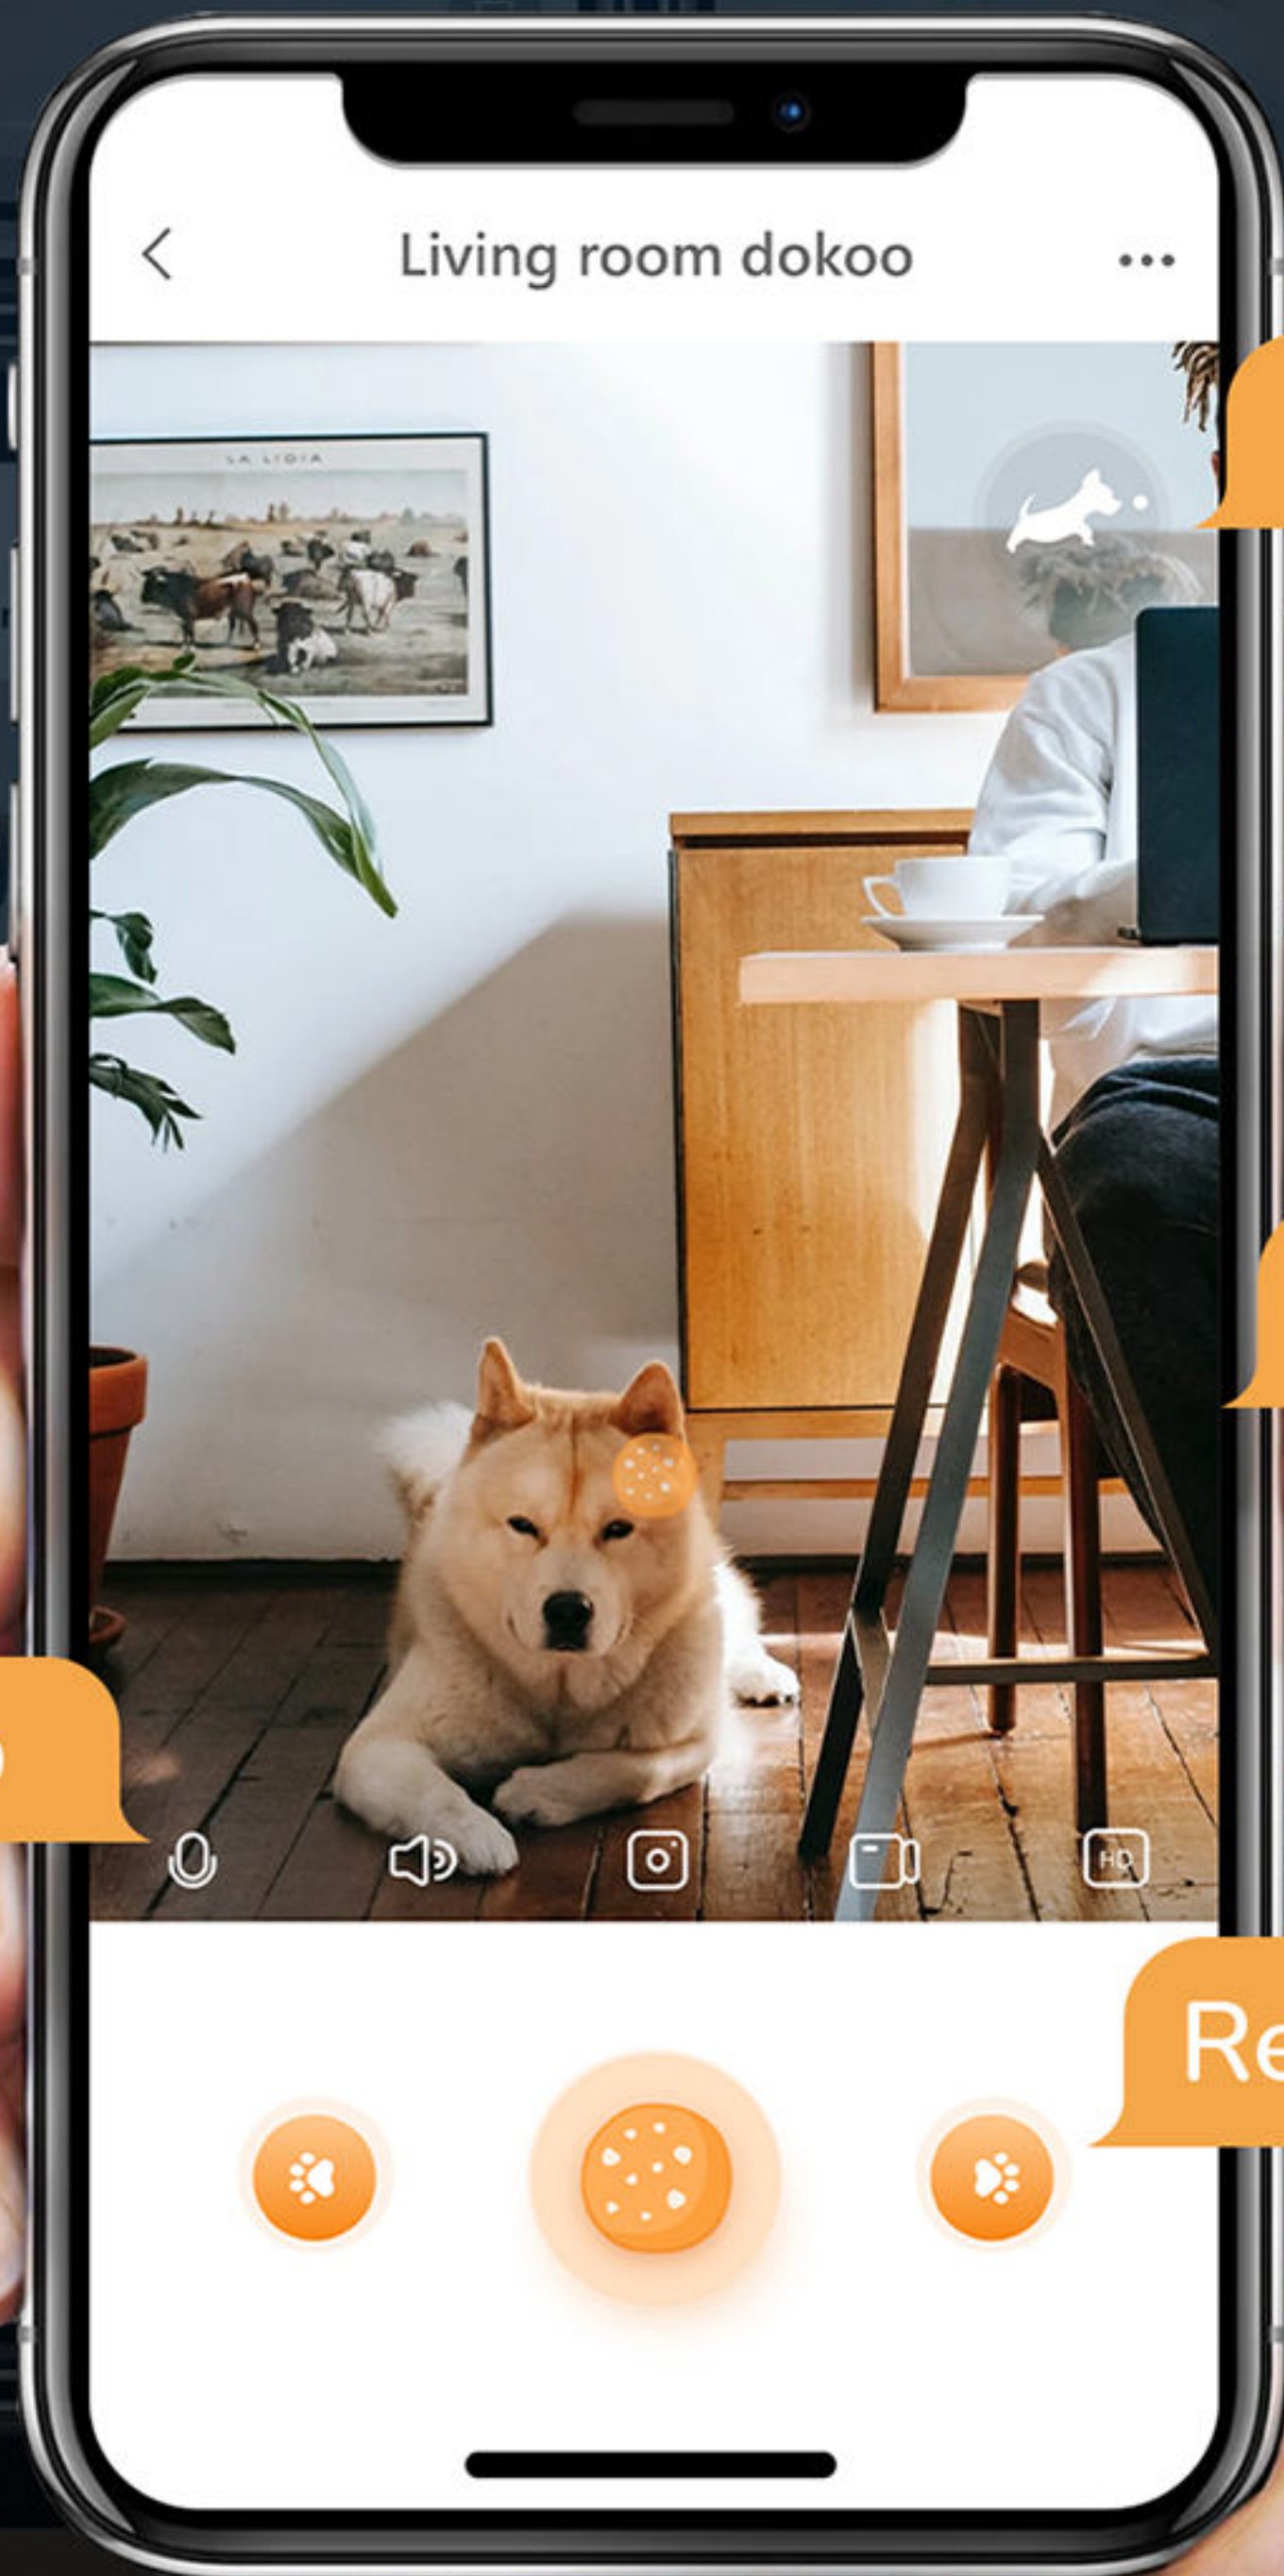

# dokoo PET CAMERA WITH TREAT TOSS

315° VISIBLE

4MEGAPIXEL

120°WIDE  
ANGLE CAMERA

PET  
IDENTIFICATION

NIGHT  
VISION

LIVE STREAMING  
/RECORDING

dokoo

dokoo

Device Offline/  
disconnect to internet

Device is active  
& Live Streaming

Low stock  
of treat

AUTO-TRACKING

**RECORD & UPLOAD TO CLOUD**

Support 128GB SD card  
Save up to 24 hours

Daily activity

Record moments

315° Visible

Remote video

Remote feeding